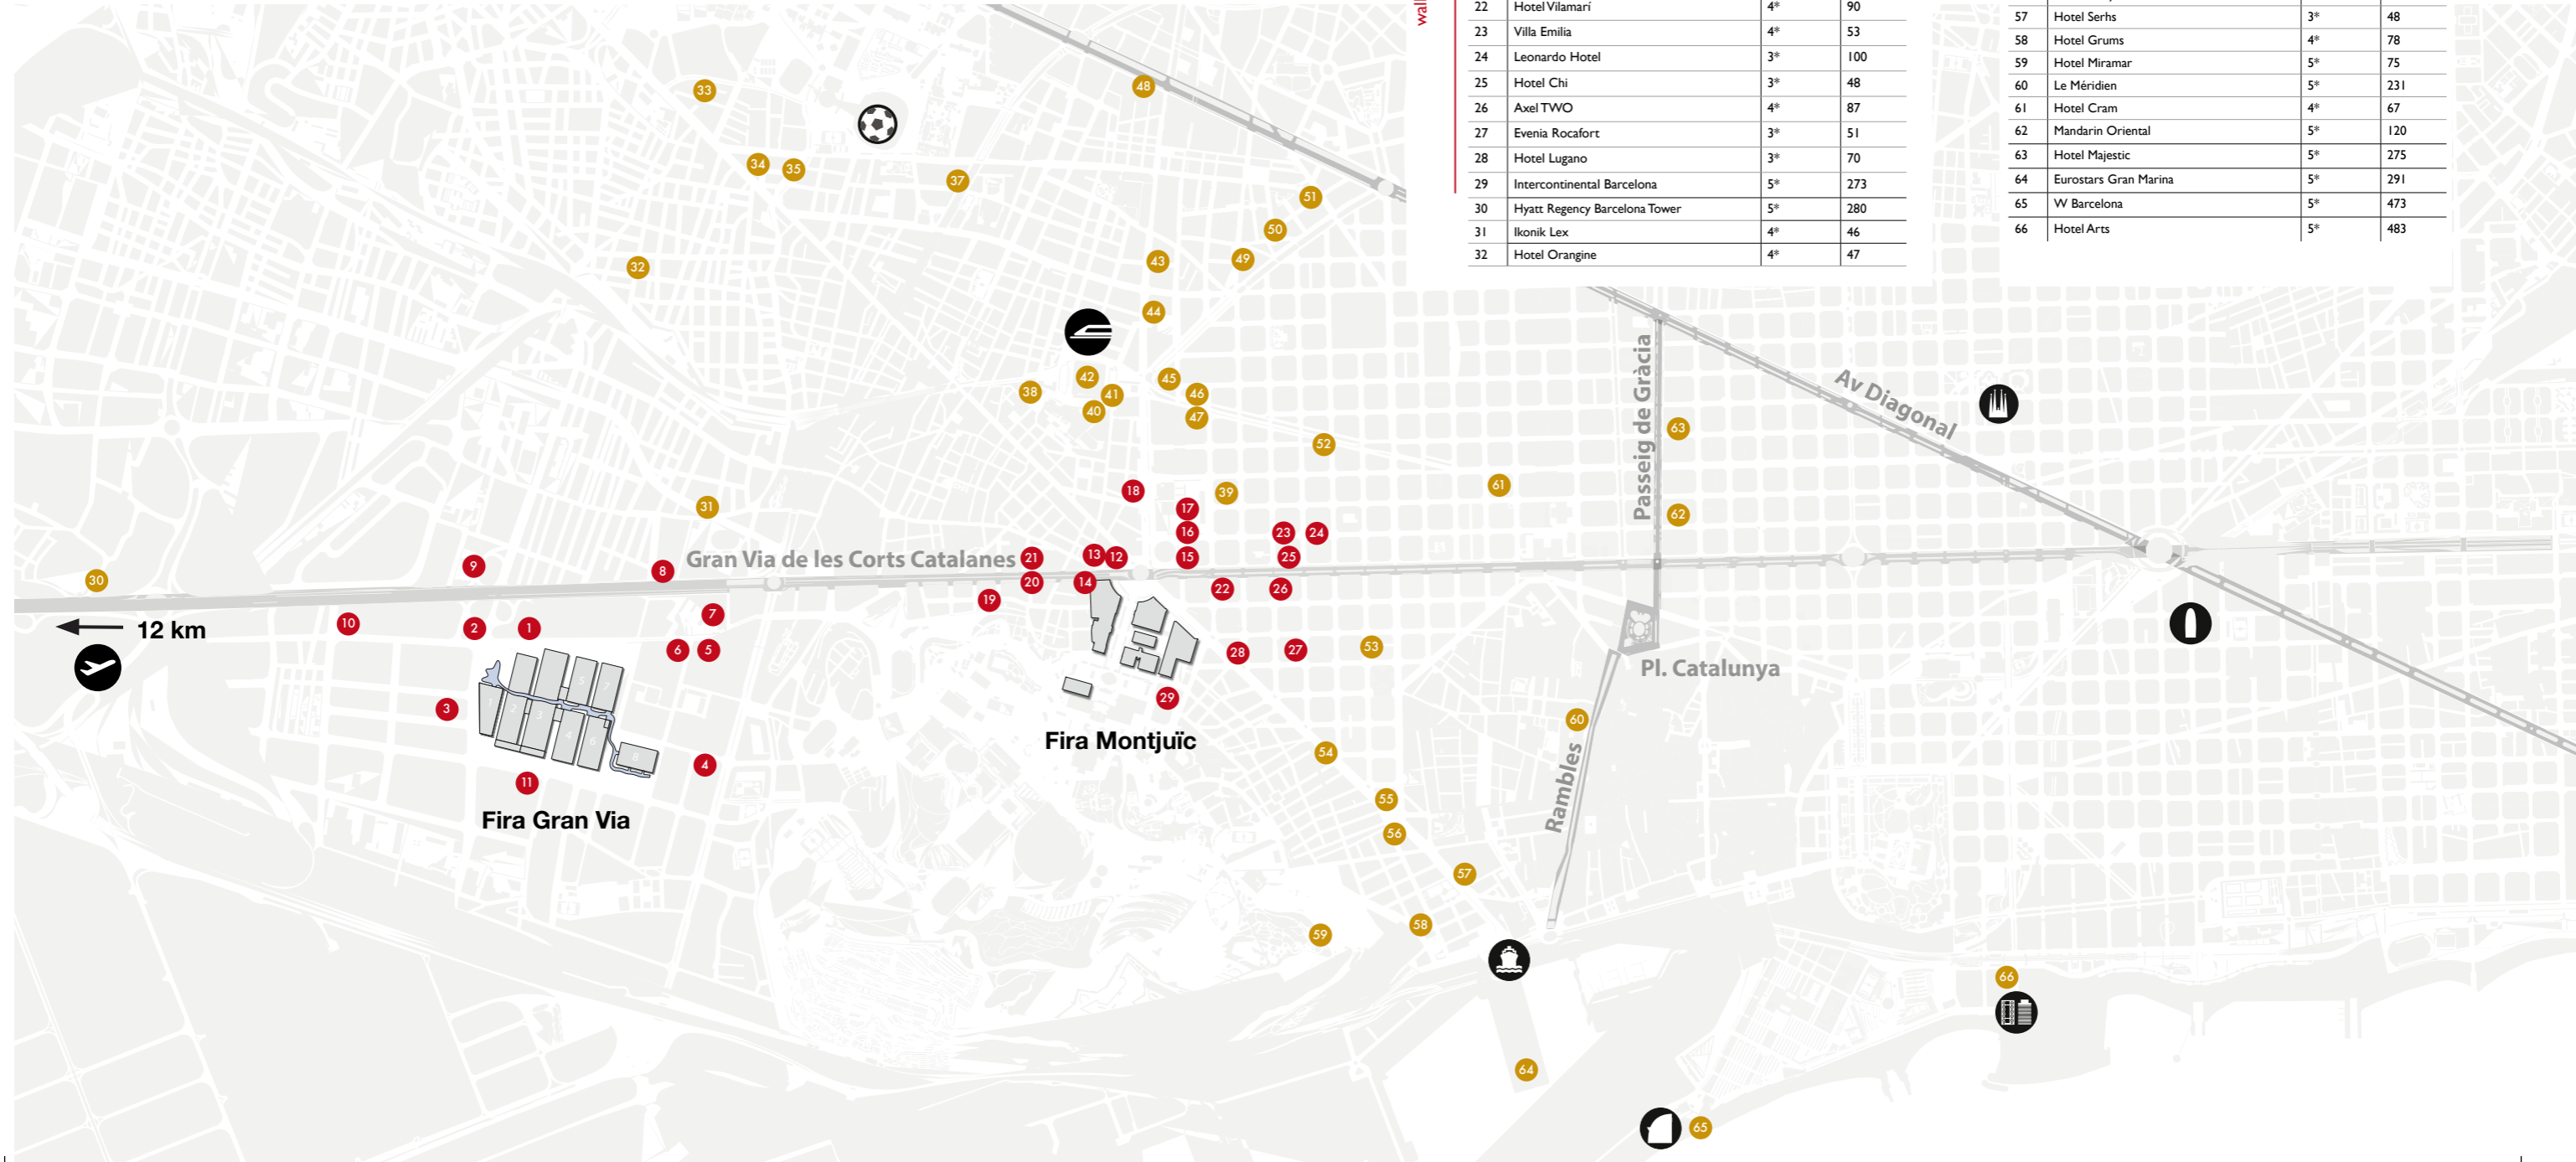

HOTELS NEARBY

Barcelona offers more than 45,000 rooms in all categories. There are some 1.310 hotel rooms already built at walking distance from the venues, increasing to more than 5.000 rooms within a perimeter of 3km.

| | Hotel Name | Category | Rooms |
|----|---------------------------------|----------|-------|
| 1 | Hampton by Hilton | 4* | 241 |
| 2 | Porta Fira | 4* | 311 |
| 3 | Alexandre Hotel Fira Congress | 4* | 258 |
| 4 | Leonardo Royal Hotel | 4* | 204 |
| 5 | AC Som | 4* | 102 |
| 6 | SB Plaza Europa | 4* | 243 |
| 7 | Hotel Radha | 3* | 13 |
| 8 | Easy Hotel | 3* | 204 |
| 9 | Renaissance Barcelona Fira | 4* | 357 |
| 10 | Eurohotel Gran Via Fira | 4* | 116 |
| 11 | Travelodge L'Hospitalet | 3* | 83 |
| 12 | Catalonia Plaza | 4* | 347 |
| 13 | Hotel Occidental 1929 | 3* | 152 |
| 14 | Hotel Indigo Barcelona Gran Via | 4* | 189 |
| 15 | B Hotel | 3* | 84 |
| 16 | Hotel Ofelias | 4* | 44 |
| 17 | Onix Fira | 3* | 80 |
| 18 | Pestana Arena Barcelona | 4* | 84 |
| 19 | Bcn Montjuïc | 3* | 63 |
| 20 | Hotel Brick | 1* | 35 |
| 21 | Acta Azul | 3* | 31 |
| 22 | Hotel Vilamari | 4* | 90 |
| 23 | Villa Emilia | 4* | 53 |
| 24 | Leonardo Hotel | 3* | 100 |
| 25 | Hotel Chi | 3* | 48 |
| 26 | Axel TWO | 4* | 87 |
| 27 | Evenia Rocafort | 3* | 51 |
| 28 | Hotel Lugano | 3* | 70 |
| 29 | Intercontinental Barcelona | 5* | 273 |
| 30 | Hyatt Regency Barcelona Tower | 5* | 280 |
| 31 | Ikonik Lex | 4* | 46 |
| 32 | Hotel Orangine | 4* | 47 |